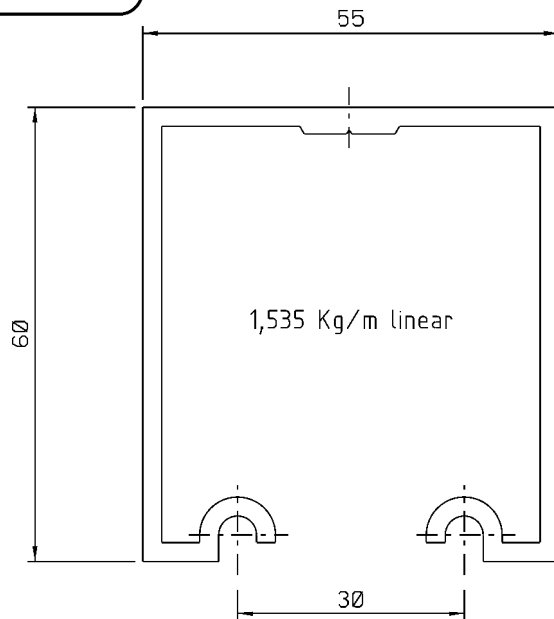

TRILHOS PARA ROLDANAS - TRF/TGU

CORRER

COMPOSIÇÃO:
Estrutura Alumínio

INFORMAÇÕES:
Acabamento natural

EMBALAGEM:
Barras c/ 1,6/2/3/6 m

TRF 55K2041 (2m)
TRF 55K3041 (3m)
TRF 55K6041 (6m)

TRF48K2041 (2m)
TRF48K3041 (3m)
TRF48K6041 (6m)

TRF38K1641 (1,6m)
TRF38K1620 (2,0m)
TRF38K3041 (3,0m)
TRF38K6041 (6,0m)

TRF35K1641 (1,6m)
TRF35K1620 (2,0m)
TRF35K3041 (3,0m)
TRF35K6041 (6,0m)

TGU01K1641 (1,6m)
TGU01K1620 (2,0m)
TGU01K3041 (3,0m)
TGU01K6041 (6,0m)

TGU02K1641 (1,6m)
TGU02K1620 (2,0m)
TGU02K3041 (3,0m)
TGU02K6041 (6,0m)

Vistas - Escala 1:1