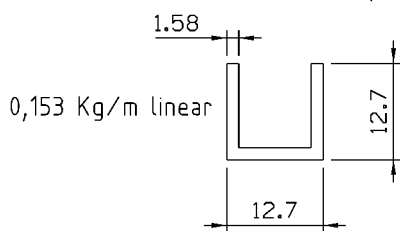

TRILHOS PARA ROLDANAS - TRF/TGU

CORRER

COMPOSIÇÃO:
Estrutura Alumínio

INFORMAÇÕES:
Acabamento natural

EMBALAGEM:
Barras c/ 1,6/2/3/6 m

TRF 55K2041 (2m)
TRF 55K3041 (3m)
TRF 55K6041 (6m)

TRF48K2041 (2m)
TRF48K3041 (3m)
TRF48K6041 (6m)

TRF38K1641 (1,6m)
TRF38K1620 (2,0m)
TRF38K3041 (3,0m)
TRF38K6041 (6,0m)

TRF35K1641 (1,6m)
TRF35K1620 (2,0m)
TRF35K3041 (3,0m)
TRF35K6041 (6,0m)

TGU01K1641 (1,6m)
TGU01K1620 (2,0m)
TGU01K3041 (3,0m)
TGU01K6041 (6,0m)

TGU02K1641 (1,6m)
TGU02K1620 (2,0m)
TGU02K3041 (3,0m)
TGU02K6041 (6,0m)

Vistas - Escala 1:1