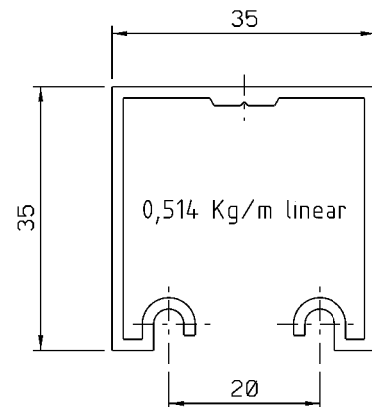

TRILHOS PARA ROLDANAS - TRF/TGU

CORRER

COMPOSIÇÃO:
Estrutura Alumínio

INFORMAÇÕES:
Acabamento natural

EMBALAGEM:
Barras c/ 1,6/2/3/6 m

TRF 55K2041 (2m)
TRF 55K3041 (3m)
TRF 55K6041 (6m)

TRF48K2041 (2m)
TRF48K3041 (3m)
TRF48K6041 (6m)

TRF38K1641 (1,6m)
TRF38K1620 (2,0m)
TRF38K3041 (3,0m)
TRF38K6041 (6,0m)

TRF35K1641 (1,6m)
TRF35K1620 (2,0m)
TRF35K3041 (3,0m)
TRF35K6041 (6,0m)

TGU01K1641 (1,6m)
TGU01K1620 (2,0m)
TGU01K3041 (3,0m)
TGU01K6041 (6,0m)

TGU02K1641 (1,6m)
TGU02K1620 (2,0m)
TGU02K3041 (3,0m)
TGU02K6041 (6,0m)

Vistas - Escala 1:1