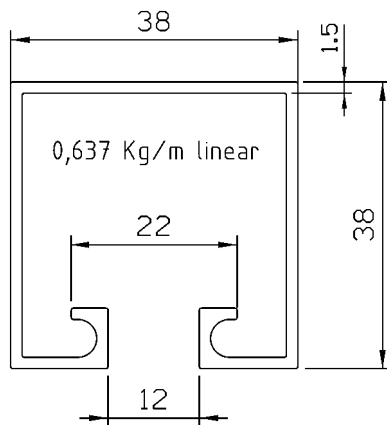

TRILHOS PARA ROLDANAS - TRF/TGU

CORRER

COMPOSIÇÃO:
Estrutura Alumínio

INFORMAÇÕES:
Acabamento natural

EMBALAGEM:
Barras c/ 1,6/2/3/6 m

TRF 55K2041 (2m)
TRF 55K3041 (3m)
TRF 55K6041 (6m)

TRF48K2041 (2m)
TRF48K3041 (3m)
TRF48K6041 (6m)

TRF38K1641 (1,6m)
TRF38K1620 (2,0m)
TRF38K3041 (3,0m)
TRF38K6041 (6,0m)

TRF35K1641 (1,6m)
TRF35K1620 (2,0m)
TRF35K3041 (3,0m)
TRF35K6041 (6,0m)

TGU01K1641 (1,6m)
TGU01K1620 (2,0m)
TGU01K3041 (3,0m)
TGU01K6041 (6,0m)

TGU02K1641 (1,6m)
TGU02K1620 (2,0m)
TGU02K3041 (3,0m)
TGU02K6041 (6,0m)

Vistas - Escala 1:1