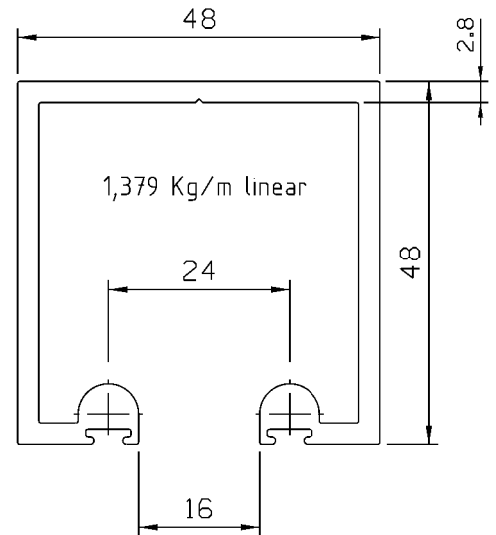

TRILHOS PARA ROLDANAS - TRF/TGU

CORRER

COMPOSIÇÃO:
Estrutura Alumínio

INFORMAÇÕES:
Acabamento natural

EMBALAGEM:
Barras c/ 1,6/2/3/6 m

TRF 55K2041 (2m)
TRF 55K3041 (3m)
TRF 55K6041 (6m)

TRF48K2041 (2m)
TRF48K3041 (3m)
TRF48K6041 (6m)

TRF38K1641 (1,6m)
TRF38K1620 (2,0m)
TRF38K3041 (3,0m)
TRF38K6041 (6,0m)

TRF35K1641 (1,6m)
TRF35K1620 (2,0m)
TRF35K3041 (3,0m)
TRF35K6041 (6,0m)

TGU01K1641 (1,6m)
TGU01K1620 (2,0m)
TGU01K3041 (3,0m)
TGU01K6041 (6,0m)

TGU02K1641 (1,6m)
TGU02K1620 (2,0m)
TGU02K3041 (3,0m)
TGU02K6041 (6,0m)

Vistas - Escala 1:1