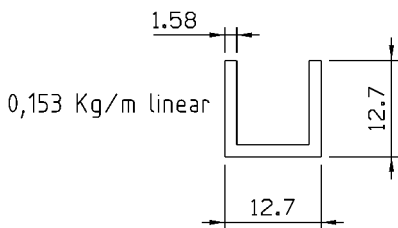

TRILHOS PARA ROLDANAS - TRF/TGU

CORRER

COMPOSIÇÃO:
Estrutura Alumínio

INFORMAÇÕES:
Acabamento natural

EMBALAGEM:
Barras c/ 1,6/2/3/6 m

TRF 55K2041 (2m)
TRF 55K3041 (3m)
TRF 55K6041 (6m)

TRF48K2041 (2m)
TRF48K3041 (3m)
TRF48K6041 (6m)

TRF38K1641 (1,6m)
TRF38K1620 (2,0m)
TRF38K3041 (3,0m)
TRF38K6041 (6,0m)

TRF35K1641 (1,6m)
TRF35K1620 (2,0m)
TRF35K3041 (3,0m)
TRF0356041 (6,0m)

TGU01K1641 (1,6m)
TGU01K1620 (2,0m)
TGU01K3041 (3,0m)
TGU01K6041 (6,0m)

TGU02K1641 (1,6m)
TGU02K1620 (2,0m)
TGU02K3041 (3,0m)
TGU02K6041 (6,0m)

Vistas - Escala 1:1