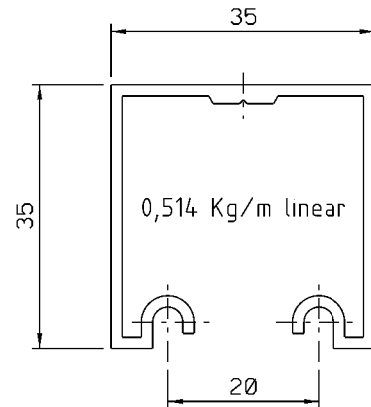

TRILHOS PARA ROLDANAS - TRF/TGU

CORRER

COMPOSIÇÃO:
Estrutura Alumínio

INFORMAÇÕES:
Acabamento natural

EMBALAGEM:
Barras c/ 1,6/2/3/6 m

TRF 55K2041 (2m)
TRF 55K3041 (3m)
TRF 55K6041 (6m)

TRF48K2041 (2m)
TRF48K3041 (3m)
TRF48K6041 (6m)

TRF38K1641 (1,6m)
TRF38K1620 (2,0m)
TRF38K3041 (3,0m)
TRF38K6041 (6,0m)

TRF35K1641 (1,6m)
TRF35K1620 (2,0m)
TRF35K3041 (3,0m)
TRF0356041 (6,0m)

TGU01K1641 (1,6m)
TGU01K1620 (2,0m)
TGU01K3041 (3,0m)
TGU01K6041 (6,0m)

TGU02K1641 (1,6m)
TGU02K1620 (2,0m)
TGU02K3041 (3,0m)
TGU02K6041 (6,0m)

Vistas - Escala 1:1