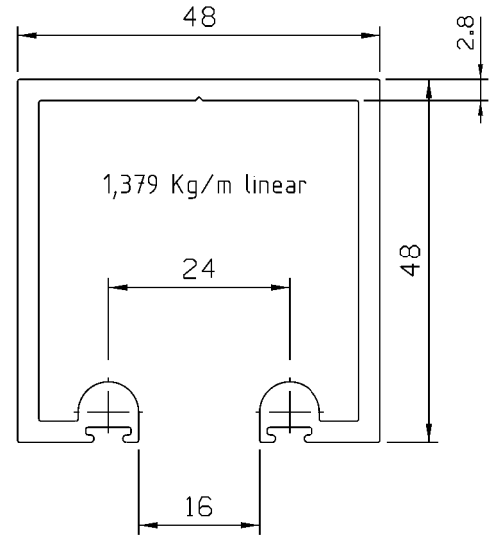

TRILHOS PARA ROLDANAS - TRF/TGU

CORRER

COMPOSIÇÃO:
Estrutura Alumínio

INFORMAÇÕES:
Acabamento natural

EMBALAGEM:
Barras c/ 1,6/2/3/6 m

TRF 55K2041 (2m)
TRF 55K3041 (3m)
TRF 55K6041 (6m)

TRF48K2041 (2m)
TRF48K3041 (3m)
TRF48K6041 (6m)

TRF38K1641 (1,6m)
TRF38K1620 (2,0m)
TRF38K3041 (3,0m)
TRF38K6041 (6,0m)

TRF35K1641 (1,6m)
TRF35K1620 (2,0m)
TRF35K3041 (3,0m)
TRF0356041 (6,0m)

TGU01K1641 (1,6m)
TGU01K1620 (2,0m)
TGU01K3041 (3,0m)
TGU01K6041 (6,0m)

TGU02K1641 (1,6m)
TGU02K1620 (2,0m)
TGU02K3041 (3,0m)
TGU02K6041 (6,0m)

Vistas - Escala 1:1