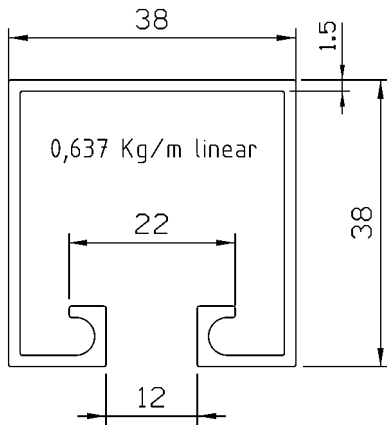

TRILHOS PARA ROLDANAS - TRF/TGU

CORRER

COMPOSIÇÃO:
Estrutura Alumínio

INFORMAÇÕES:
Acabamento natural

EMBALAGEM:
Barras c/ 1,6/2/3/6 m

TRF 55K2041 (2m)
TRF 55K3041 (3m)
TRF 55K6041 (6m)

TRF48K2041 (2m)
TRF48K3041 (3m)
TRF48K6041 (6m)

TRF38K1641 (1,6m)
TRF38K1620 (2,0m)
TRF38K3041 (3,0m)
TRF38K6041 (6,0m)

TRF35K1641 (1,6m)
TRF35K1620 (2,0m)
TRF35K3041 (3,0m)
TRF0356041 (6,0m)

TGU01K1641 (1,6m)
TGU01K1620 (2,0m)
TGU01K3041 (3,0m)
TGU01K6041 (6,0m)

TGU02K1641 (1,6m)
TGU02K1620 (2,0m)
TGU02K3041 (3,0m)
TGU02K6041 (6,0m)

Vistas - Escala 1:1