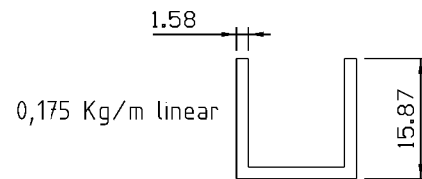

TRILHOS PARA ROLDANAS - TRF/TGU

CORRER

COMPOSIÇÃO:
Estrutura Alumínio

INFORMAÇÕES:
Acabamento natural

EMBALAGEM:
Barras c/ 1,6/2/3/6 m

TRF 55K2041 (2m)
TRF 55K3041 (3m)
TRF 55K6041 (6m)

TRF48K2041 (2m)
TRF48K3041 (3m)
TRF48K6041 (6m)

TRF38K1641 (1,6m)
TRF38K1620 (2,0m)
TRF38K3041 (3,0m)
TRF38K6041 (6,0m)

TRF35K1641 (1,6m)
TRF35K1620 (2,0m)
TRF35K3041 (3,0m)
TRF0356041 (6,0m)

TGU01K1641 (1,6m)
TGU01K1620 (2,0m)
TGU01K3041 (3,0m)
TGU01K6041 (6,0m)

TGU02K1641 (1,6m)
TGU02K1620 (2,0m)
TGU02K3041 (3,0m)
TGU02K6041 (6,0m)

Vistas - Escala 1:1