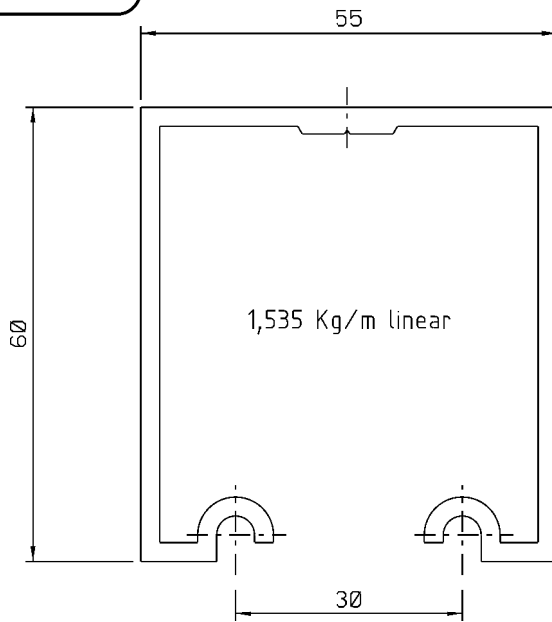

TRILHOS PARA ROLDANAS - TRF/TGU

CORRER

COMPOSIÇÃO:
Estrutura Alumínio

INFORMAÇÕES:
Acabamento natural

EMBALAGEM:
Barras c/ 1,6/2/3/6 m

TRF 55K2041 (2m)
TRF 55K3041 (3m)
TRF 55K6041 (6m)

TRF48K2041 (2m)
TRF48K3041 (3m)
TRF48K6041 (6m)

TRF38K1641 (1,6m)
TRF38K1620 (2,0m)
TRF38K3041 (3,0m)
TRF38K6041 (6,0m)

TRF35K1641 (1,6m)
TRF35K1620 (2,0m)
TRF35K3041 (3,0m)
TRF0356041 (6,0m)

TGU01K1641 (1,6m)
TGU01K1620 (2,0m)
TGU01K3041 (3,0m)
TGU01K6041 (6,0m)

TGU02K1641 (1,6m)
TGU02K1620 (2,0m)
TGU02K3041 (3,0m)
TGU02K6041 (6,0m)

Vistas - Escala 1:1